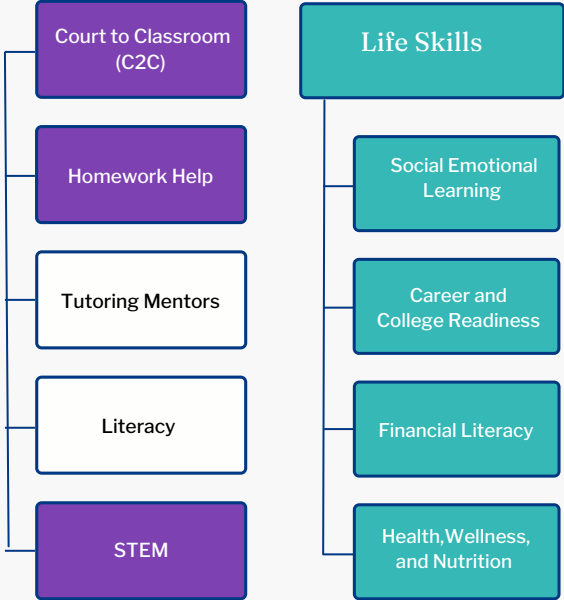

NJTL Program Model

Tennis

Education

AYTEF Learning Hub

*White blocks denote future programming goals. Colorful blocks denote current AYTEF offerings.