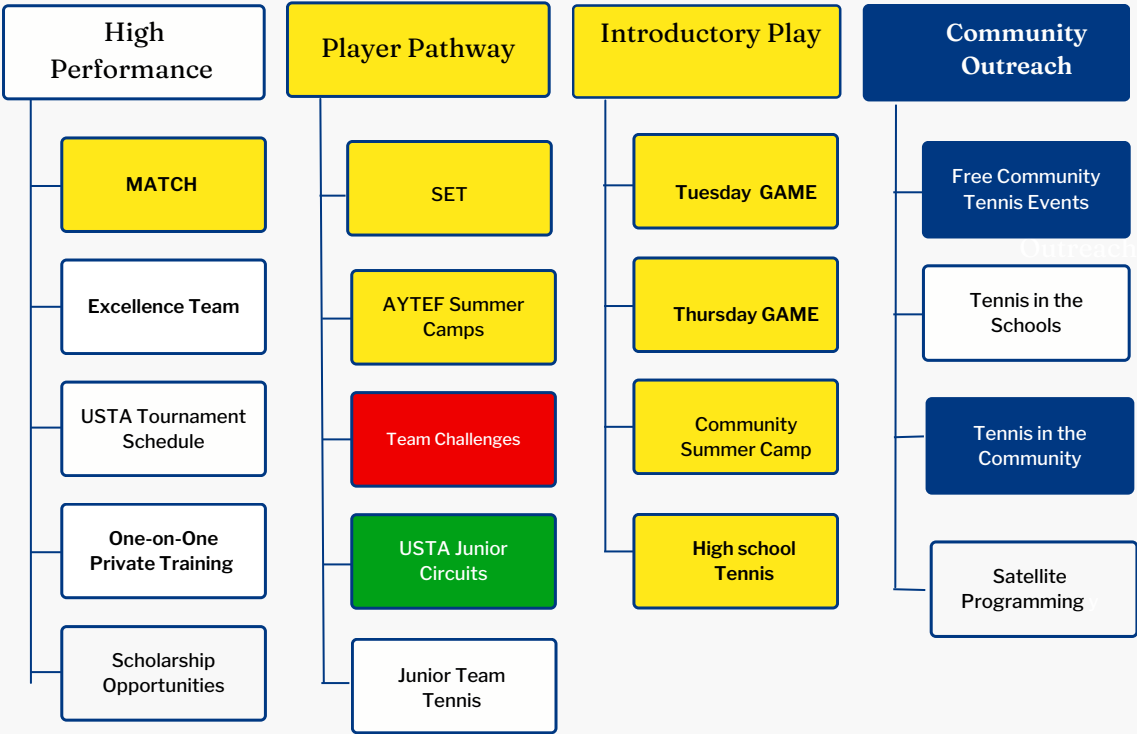

NJTL Program Model

Tennis

Education

AYTEF Learning Hub

*White blocks denote future programming goals. Colorful blocks denote current AYTEF offerings.