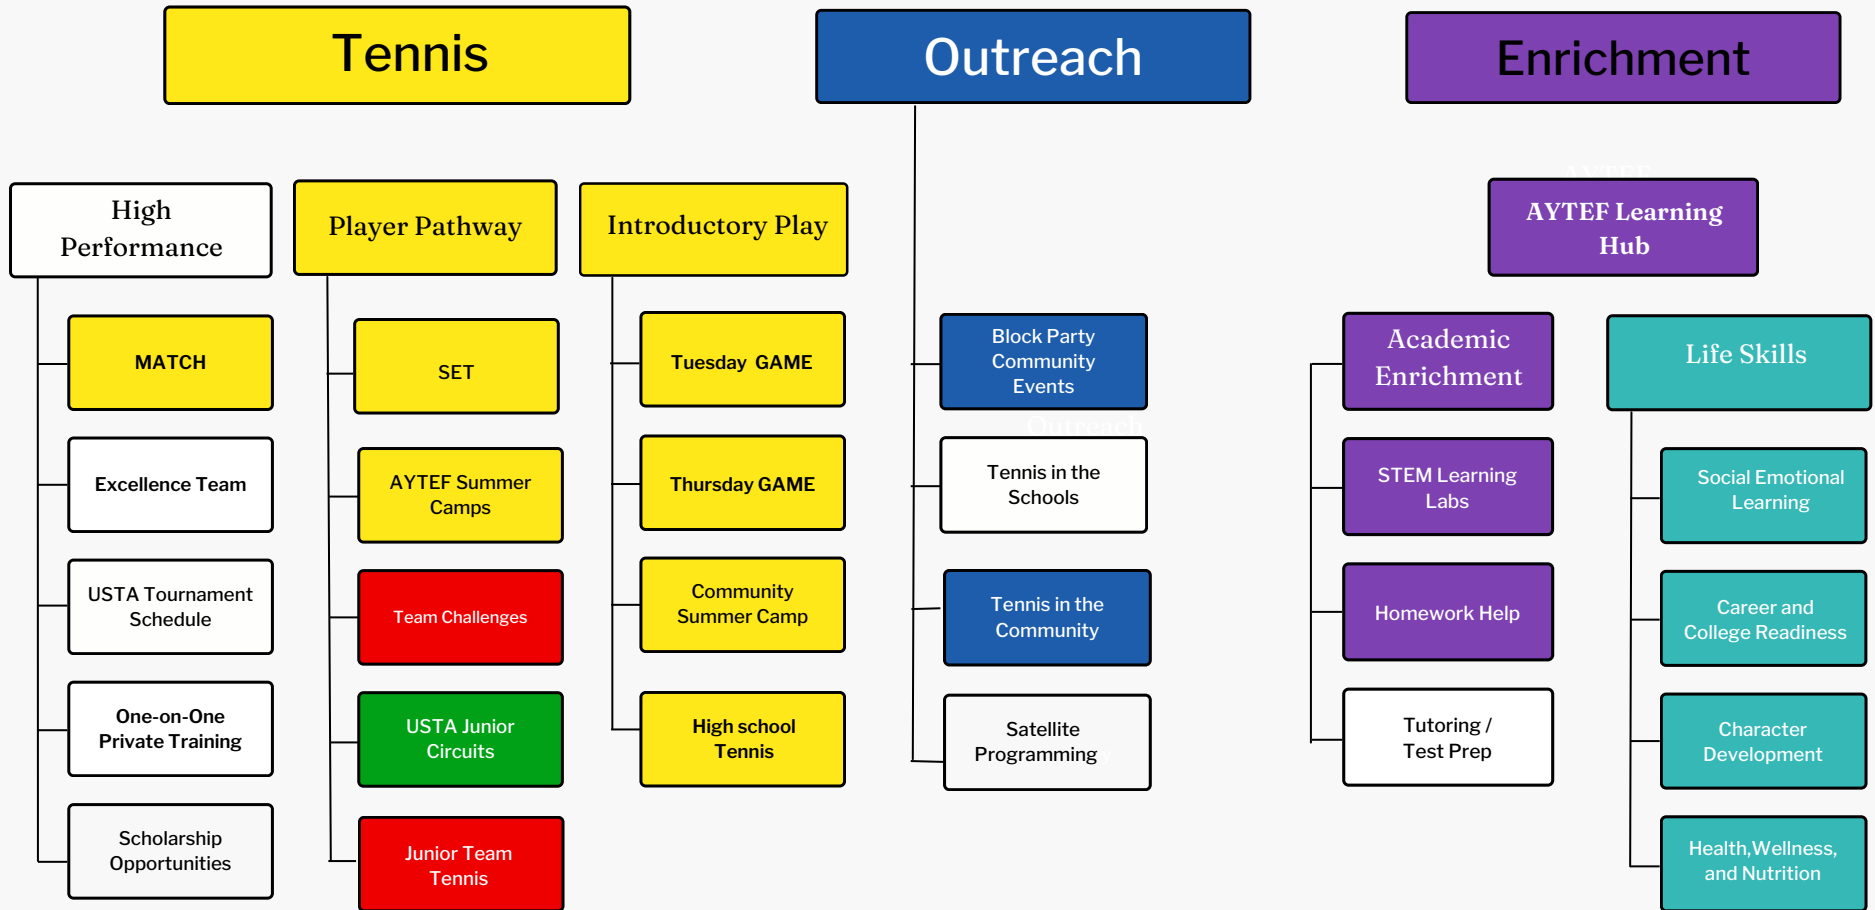

Team Play

Tournament Play

Tennis

Outreach

Academics

Life-Skills

Program Model

*White blocks denote future programming goals. Colorful blocks denote current AYTEF offerings.